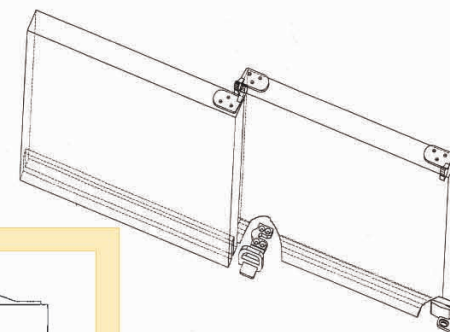

THRESHOLD KIT FOR PARALLEL SLIDING DOORS

THRESHOLD KIT FOR PARALLEL SLIDING DOORS COMPOSED BY:
3 SUPERIOR COUPLINGS, 1 FLOOR GUIDE,
1 LOWER ADJUSTABLE GUIDE

● **COD. 3030002001**

THRESHOLD KIT FOR PARALLEL SLIDING DOORS