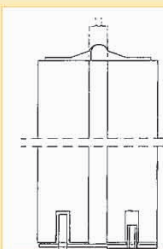

THRESHOLD KIT FOR PARALLEL SLIDING DOORS

THRESHOLD KIT FOR PARALLEL SLIDING DOORS COMPOSED BY:
3 SUPERIOR COUPLINGS, 1 FLOOR GUIDE,
1 LOWER ADJUSTABLE GUIDE

● **COD. 3030002001**

THRESHOLD KIT FOR PARALLEL SLIDING DOORS