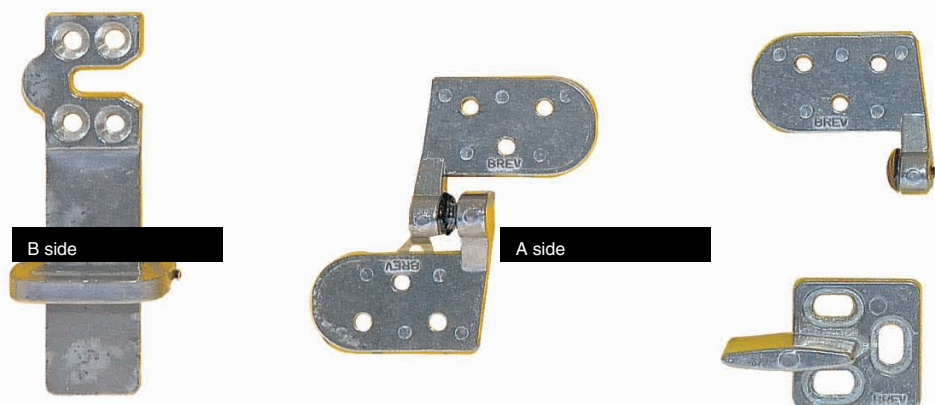

THRESHOLD KIT FOR PARALLEL SLIDING DOORS

THRESHOLD KIT FOR PARALLEL SLIDING DOORS COMPOSED BY:
3 SUPERIOR COUPLINGS, 1 FLOOR GUIDE,
1 LOWER ADJUSTABLE GUIDE

● **COD. 3030002001**

THRESHOLD KIT FOR PARALLEL SLIDING DOORS