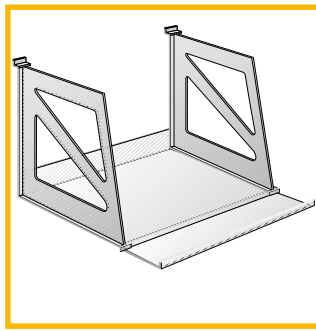

Giunto profilo C 29 YWB 15200

ntour coupling

Supporto per CD - base (Plastica -ABS)
 CDs brackets - base (Plastic - ABS)

80x90x30

29 YWB 129A0

Supporto per CD -fianco (Plastica -ABS)
 CDs Brackets - Partition (Plastic - ABS)

29 YWB 129B0

Supporto per CD assemblato
 CDs holder -assembled

Nr1 Base

29 YWB 129A+B

+

Nr2 Partition

CDs: 11

Video T: 3